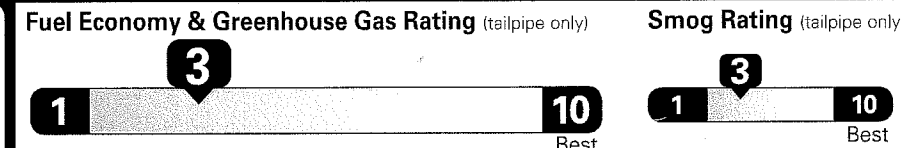

### EPA DOT Fuel Economy and Environment

Gasoline Vehicle

**You spend \$10,500 more in fuel costs over 5 years** compared to the average new vehicle.

**Annual fuel cost \$4,050**

This vehicle emits 553 grams of CO<sub>2</sub> per mile. The best emits 0 grams per mile (tailpipe only). Producing and distributing fuel also create emissions; learn more at fueleconomy.gov.