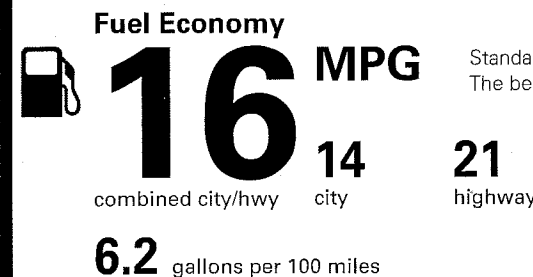

### EPA DOT Fuel Economy and Environment

Gasoline Vehicle

**You spend \$10,500 more in fuel costs over 5 years** compared to the average new vehicle.

**Annual fuel cost \$4,050**

This vehicle emits 553 grams of CO<sub>2</sub> per mile. The best emits 0 grams per mile (tailpipe only). Producing and distributing fuel also create emissions; learn more at fueleconomy.gov.